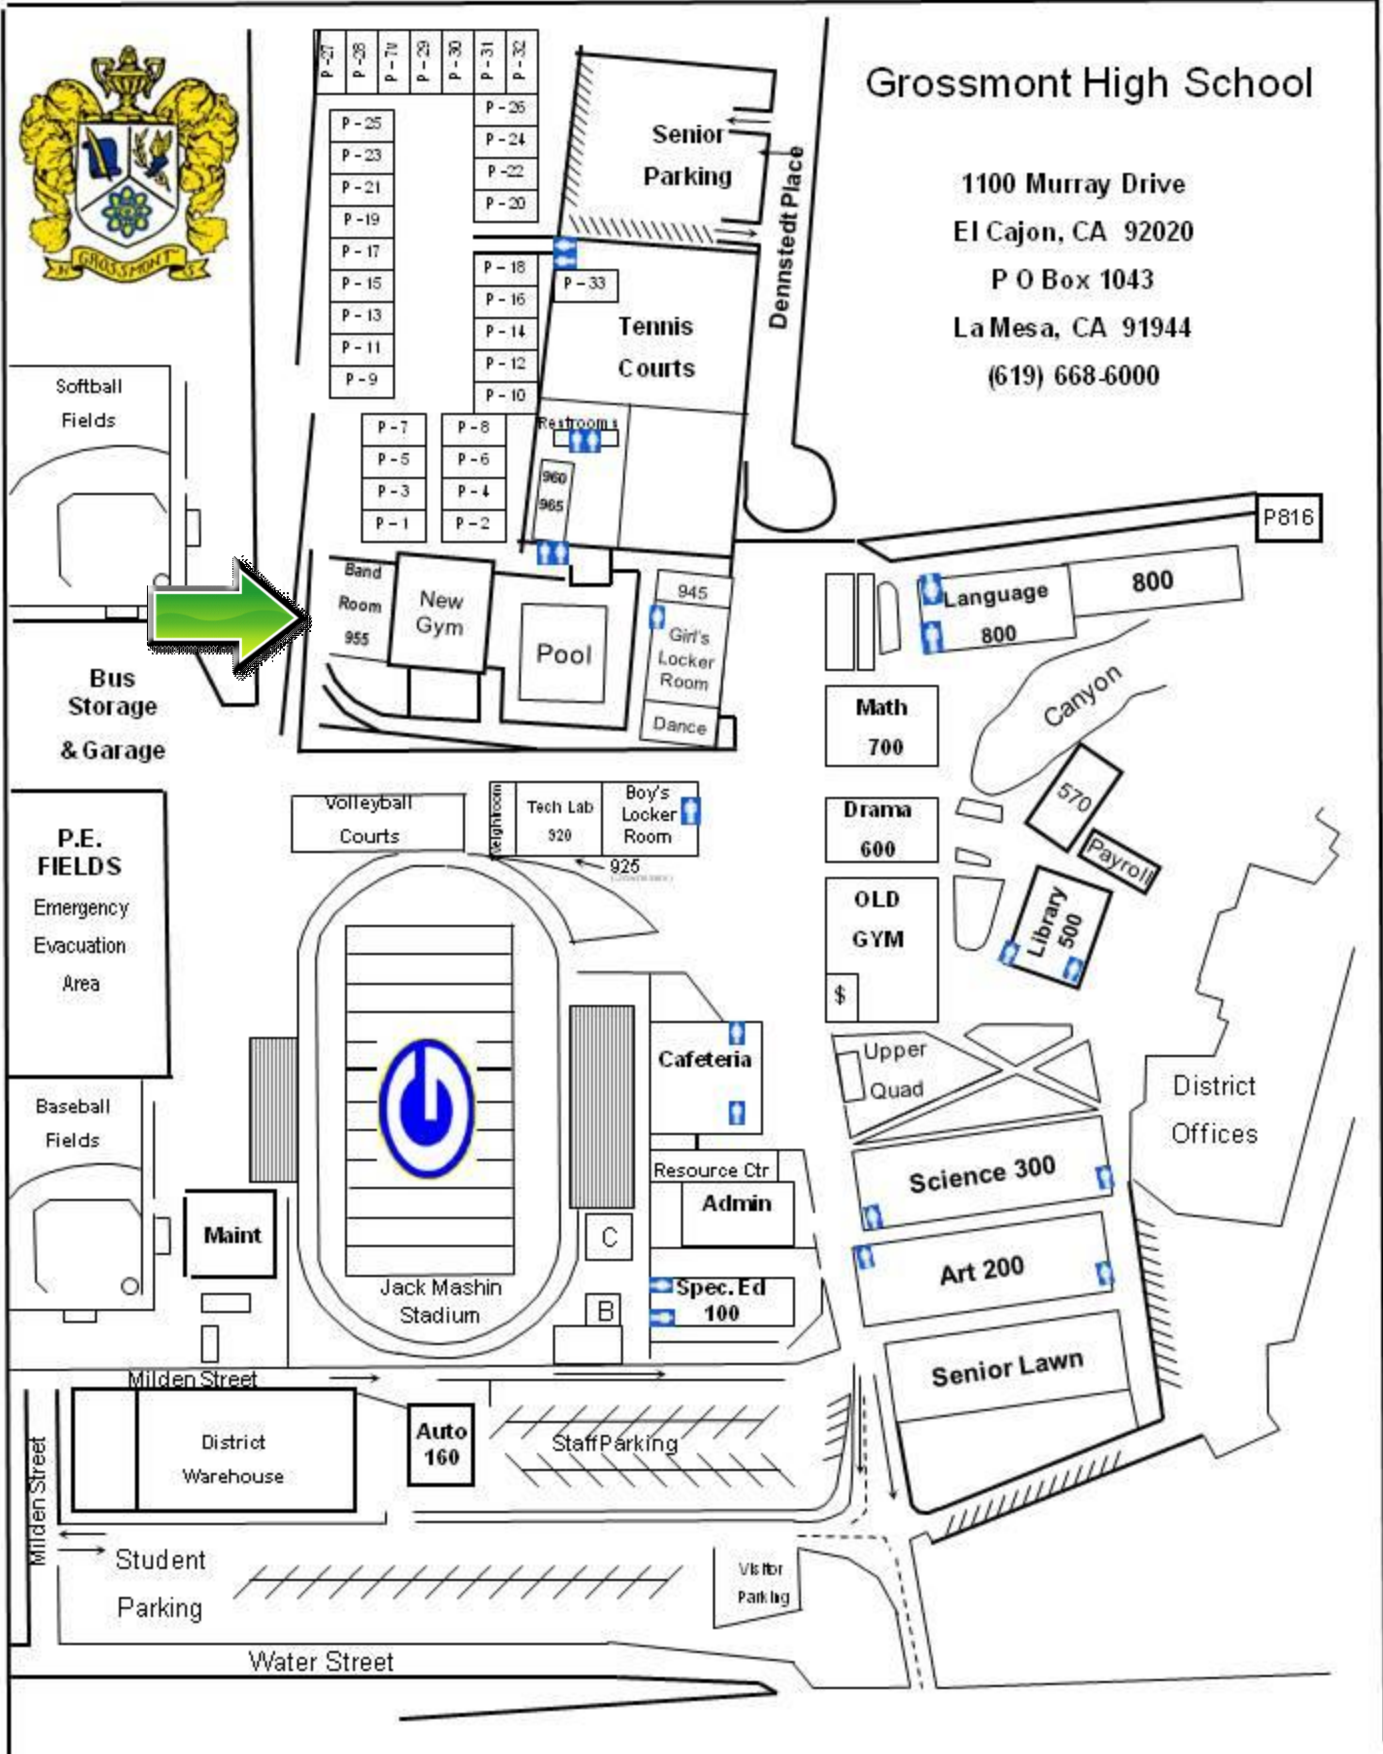

# Grossmont High School

1100 Murray Drive  
El Cajon, CA 92020  
P O Box 1043  
La Mesa, CA 91944  
(619) 668-6000

Bus Storage & Garage

P.E. FIELDS  
Emergency Evacuation Area

Baseball Fields

Maint

Jack Mashin Stadium

District Warehouse

Auto 160

Staff Parking

Student Parking

Visitor Parking

Water Street

Mildren Street

Mildren Street

Dennstedt Place

Senior Parking

Tennis Courts

Restrooms

960

965

- P-25
- P-23
- P-21
- P-19
- P-17
- P-15
- P-13
- P-11
- P-9
- P-26
- P-24
- P-22
- P-20
- P-18
- P-16
- P-14
- P-12
- P-10
- P-33

- P-7
- P-5
- P-3
- P-1
- P-8
- P-6
- P-4
- P-2